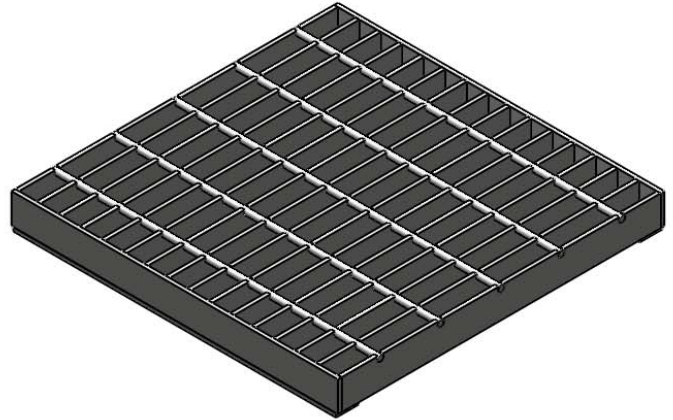

South Bay Foundry

WWW.SOUTHBAYFOUNDRY.COM

PHONE: (619) 956-2780 FAX: (619) 956-2788

E1142G

18x18 TR GRATE

SECTION A-A

GENERAL INFORMATION

*MATERIAL: STEEL ASTM A36
 *FINISH: HOT DIP GALVANIZED ASTM A123