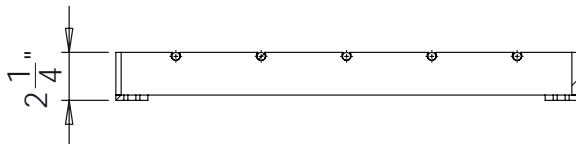

South Bay Foundry

WWW.SOUTHBAYFOUNDRY.COM

PHONE: (619) 956-2780 FAX: (619) 956-2788

E1142G

18x18 TR GRATE

SECTION A-A

GENERAL INFORMATION

*MATERIAL: STEEL ASTM A36
 *FINISH: HOT DIP GALVANIZED ASTM A123