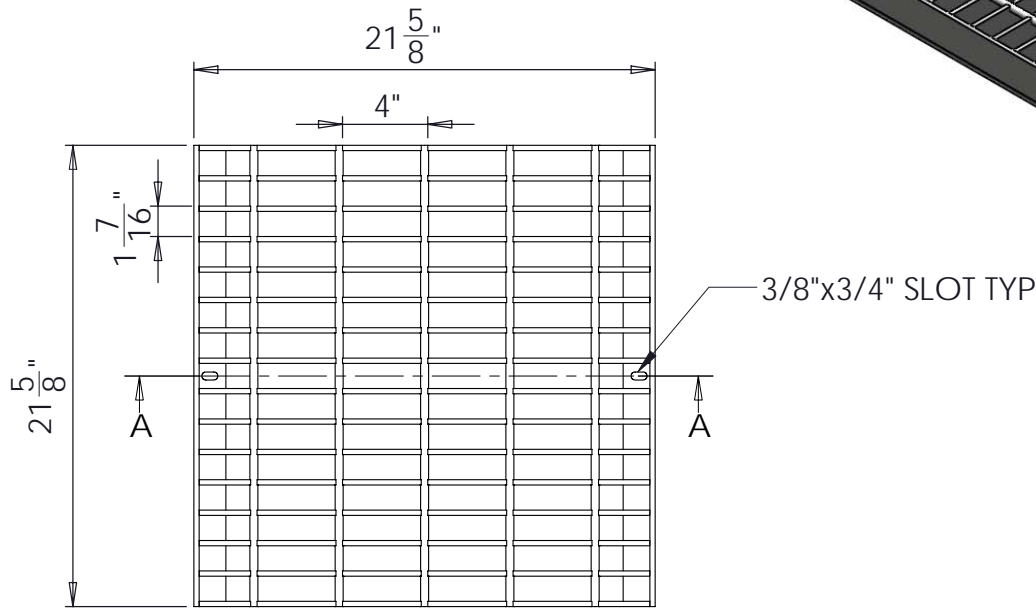

South Bay Foundry

WWW.SOUTHBAYFOUNDRY.COM

PHONE: (619) 956-2780 FAX: (619) 956-2788

E1142G

18x18 TR GRATE

SECTION A-A

GENERAL INFORMATION

*MATERIAL: STEEL ASTM A36
 *FINISH: HOT DIP GALVANIZED ASTM A123